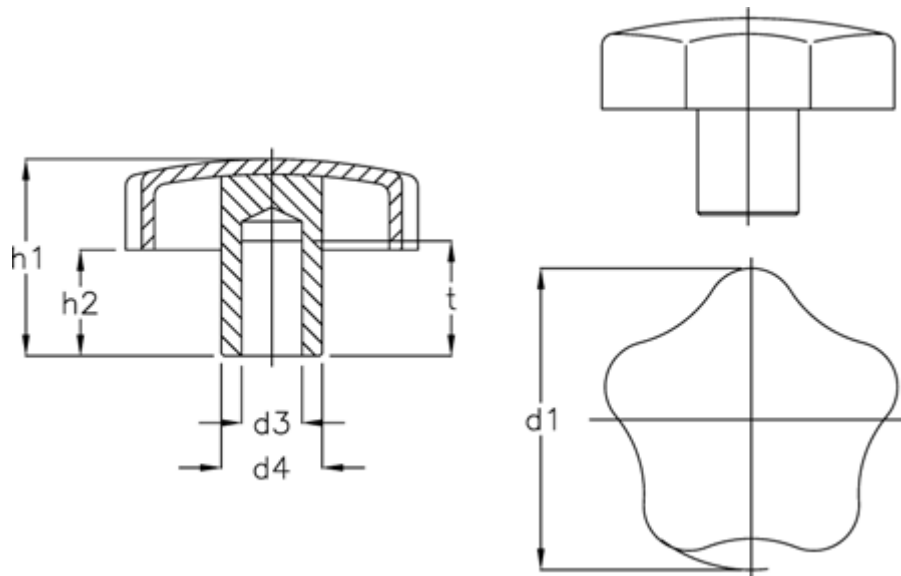

Article number: 20541237

Description: E+G Hand knob GN 5336-60-B 12-C-MT

Measures

| | |
|------------|--------|
| d_1 | = 60 |
| d_3 | = B12 |
| d_4 | = 21 |
| H_1 | = 40 |
| H_2 | = 20.0 |
| t_1 min. | = 22 |